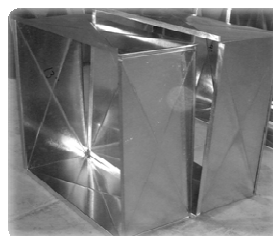

CATALOGO DE PIEZAS ESPIRODUCTOS

Metal Market

ROUND, OVAL & RECTANGULAR DUCT

METAL MARKET S.A. DE C. V.
Round, Oval and Rectangular Duct.
Luis L. León # 9626
Parque Ind. Antonio J. Bermúdez
Tel/Fax (656) 625-15-10